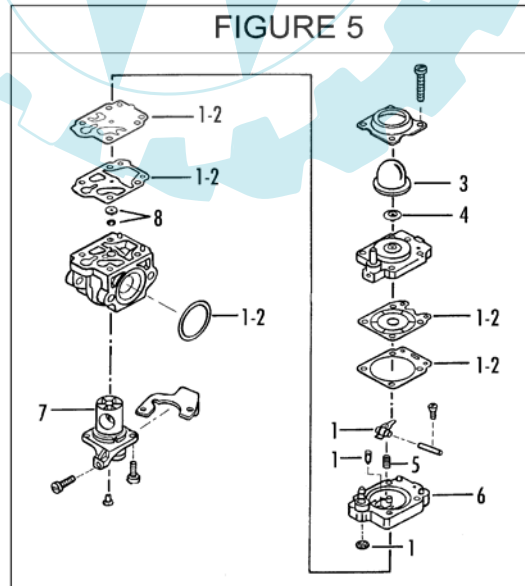

FIGURE 5

The Electrolux Group. The world's No.1 choice.