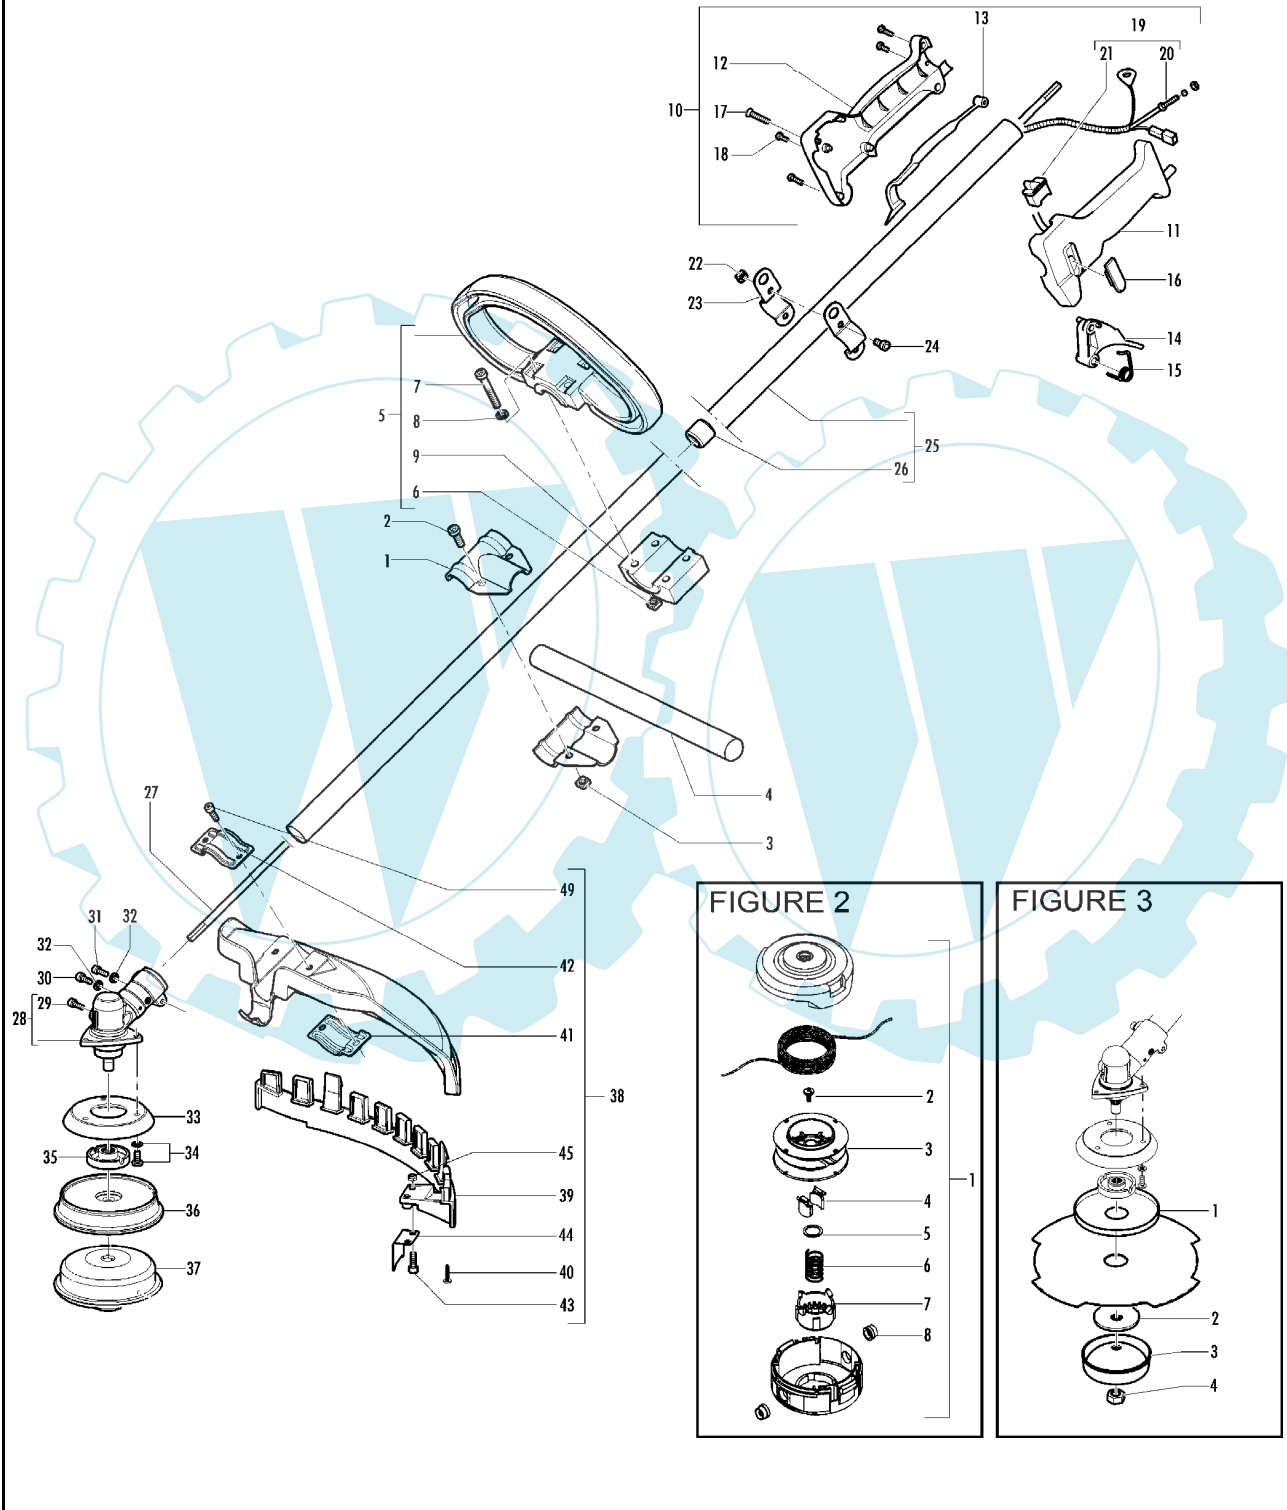

 **The Electrolux Group. The world's No.1 choice.**

FIGURE 1

 **The Electrolux Group. The world's No.1 choice.**

Item P/N McC P/N ELX Qty DESCRIPTION

Item P/N McC P/N ELX Qty DESCRIPTION

FIGURE 1

1	228146	538228146	2	clamp 1/2
2	235911	538235911	2	screw
3	236642	538236642	2	nut
4	246864	538246864	1	protection
5	227068	538227068	1	delta handle ass'y
6	• 236642	538236642	4	nut
7	• 228320	538228320	4	screw 6x45
8	• 236936	538236936	4	washer
9	• 227046	538227046	1	handle clamp
10	242922	538242922	1	trigger box ass'y
11	• 229837	538229837	1	trigger box (left half)
12	• 229836	538229836	1	trigger box (right half)
13	• 229819	538229819	1	safety trigger
14	• 241296	538241296	1	throttle trigger
15	• 240091	538240091	1	trigger spring
16	• 241292	538241292	1	handle cap
17	• 240833	538240833	4	screw 3x20
18	• 240618	538240618	2	screw 3x16
C 19	• 242923	538242923	1	wires ass'y
C 20	•• 242947	538242947	1	wire
C 21	•• 236394	538236394	1	switch
22	236642	538236642	2	nut M6
23	228152	538228152	2	harness ring
24	235911	538235911	2	screw M6x12
25	242442	538242442	1	shaft ass'y
C 26	• 228192	538228192	5	bushing ass'y
C 27	240486	538240486	1	drive shaft
28	242728	538242728	1	gear box
29	• 240151	538240151	1	screw M8x10
30	235802	538235802	1	screw 5x14
31	235803	538235803	1	screw 5x25
32	236529	538236529	2	split washer
33	242729	538242729	1	flange adapter
34	240688	538240688	3	screw M5 w/washer
A 35	242815	538242815	1	flange
B 36	242823	538242823	1	spacer
A 37		FIGURE 2	1	string head
B 38	• 249155	538249155	1	guard ass'y
B 39	• 242644	538242644	1	string head guard extension
40	• 240862	538240862	1	screw M5x14
41	• 242752	538242752	1	lower clamp
42	• 242629	538242629	1	upper clamp
43	• 227563	538227563	4	screw M5x16
44	• 241973	538241973	1	line cutter
45	• 229208	538229208	2	nut